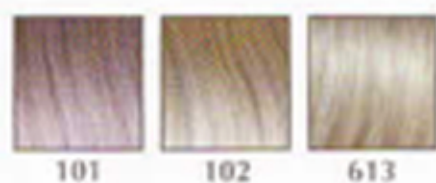

Red

Grey

Platinum

Shaded

Syrup

Men