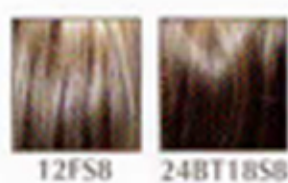

Red

Grey

Platinum

Shaded

Syrup

Men