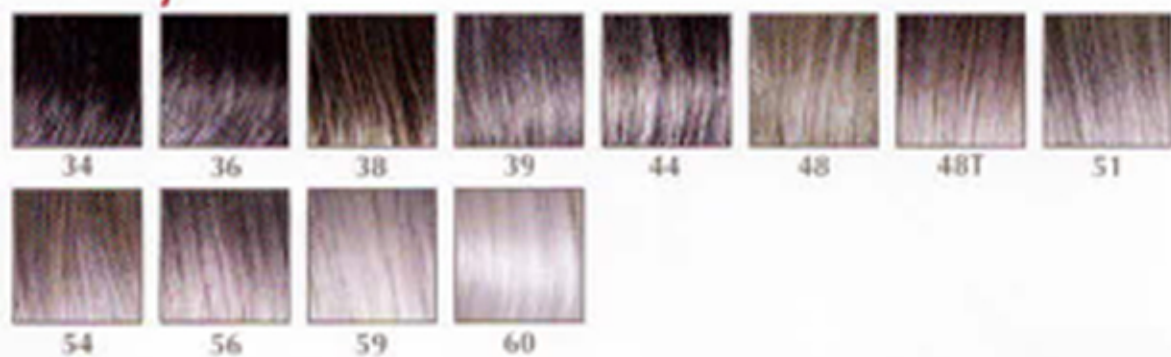

Red

Grey

Platinum

Shaded

Syrup

Men